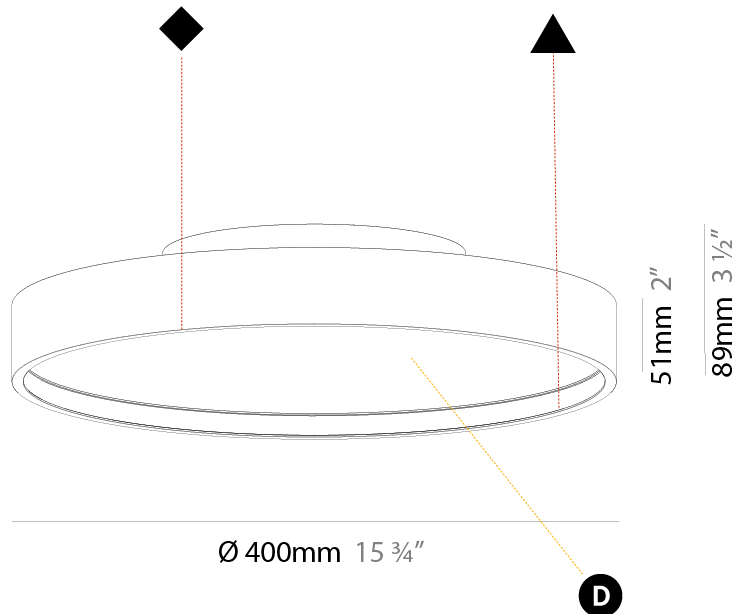

GENERAL

Series: Sign Diva
Subseries: Sign Diva Korona
Partner: Prolicht
Division: Architectural
Installation: Surface
Product Type: Ceiling Surface
Mounting Location: Ceiling
Light Distribution: Direct

PHYSICAL

Shape: Round
Diameter (mm): 400
Diameter (in): 15 3/4
Height (mm): 89
Height (in): 3 1/2
Weight (kg): 2.636
Weight (lbs): 5.811

Diffuser: PMMA - Opal/Micro-Prism/Sparkling Secret/Vintage Industrial
Fixture Finish: SSR / BKV / CWI / CRY / HAB / UFT / ITA / RUA / FTG / MYG / LOD / PUS / FRO / FUP / KIA / POP / BLS / SPG / MEY / GOH / CHC / COM / ABZ / JAG / OBR / MOS / ROR
Fixture Material: PMMA / Extruded Aluminum / Steel

ELECTRICAL

Lamp Type: LED (Zhaga Standard)
Input Wattage (W): 19.8
Total Output Wattage (W): 16
Dimming: Tri-Mode (Non-Dimming and Phase Dimming (120Vac only) and 0-10V Dimming)
Driver Included: Yes
Driver Location: Integrated
Driver Type: Constant Current - Universal
Driver Class: Class 2
Input Voltage (V): 120 - 277
Constant Current (MA): 500

LED

Color Temperature (°K): 3000 / 3500 / 4000
Max. Delivered Lumen (lm): 2260 / 2293 / 2340
CRI: >90 CRI
Lamp Life (hrs): 50000

OPTICAL

RATINGS AND CERTIFICATIONS

Certified By: Certified for North American Standards
IP rating: IP20